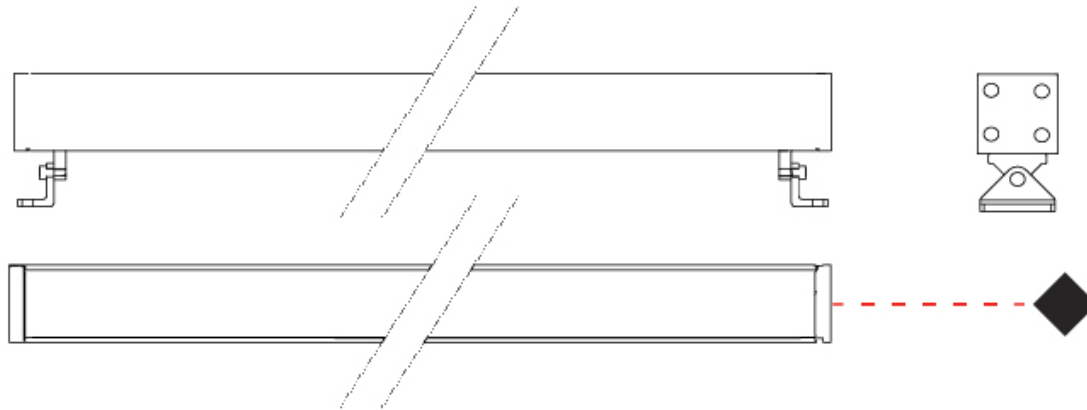

MINI CORNICHE SURFACE

E9W592-

PROJECT	_____
TYPE	_____
SPECIFIER	_____
QUANTITY	_____
DATE	_____

E