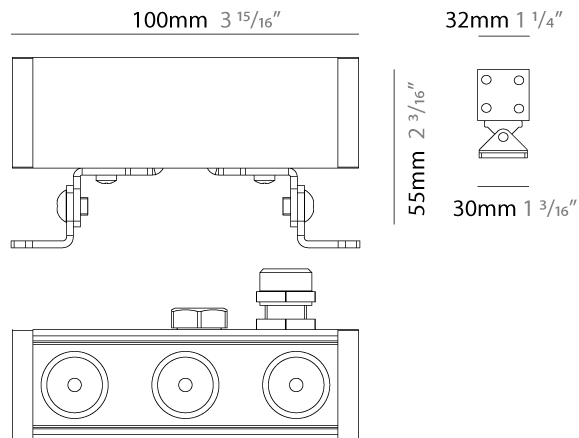

1. To build a product code in our configurator select the specify button on the base model # product page
2. To build a manual product code on this datasheet choose from the options listed below in blue font and add the suffix to the base model #

GENERAL

Series: Mini Corniche
Brand: Platek
Division: Exterior
Mounting Type: Surface
Mounting Location: Wall
Subcategory: Wallwash

PHYSICAL

Shape: Rectangle
Length (mm): 100
Length (in): 3 ¹⁵/₁₆
Width (mm): 32
Width (in): 1 ¹/₄
Height (mm): 32
Height (in): 1 ¹/₄
Extension (mm): 55
Extension (in): 2 ³/₁₆
Light Distribution: Adjustable / Direct
Weight (kg): 1.2
Weight (lbs): 2.6
Screws: A4 stainless steel
Diffuser: Clear tempered glass
Gasket: Gore-Tex valve to prevent condensation inside the fitting.
Fixture Finish: [BLK / WHI / GRY / COR / ANT / BRZ](#)
Fixture Material: Extruded Aluminum

ELECTRICAL

Lamp Type: LED
Total Output Wattage (W): 6
Dimming: Bluetooth technology or DMX
Control Gear: DMX
Driver Included: No
Driver Location: Remote
Driver Type: Constant Current - Universal
Driver Class: Class 2
Input Voltage (V): 120 - 277
Constant Current (MA): 500

LED

Number of LEDs: 4
Color Temperature (°K): RGBW
CRI: >80 CRI
Lamp Life (hrs): 60000
Special LEDs offerings: RGBW

OPTICAL

Optic°: [26 / 40 / ELL](#)

RATINGS AND CERTIFICATIONS

Certified By: Certified for North American Standards
IP rating: IP65
IK Rating: IK07
Bug Rating: B1 U0 G0

PROJECT
TYPE
SPECIFIER
QUANTITY
DATE