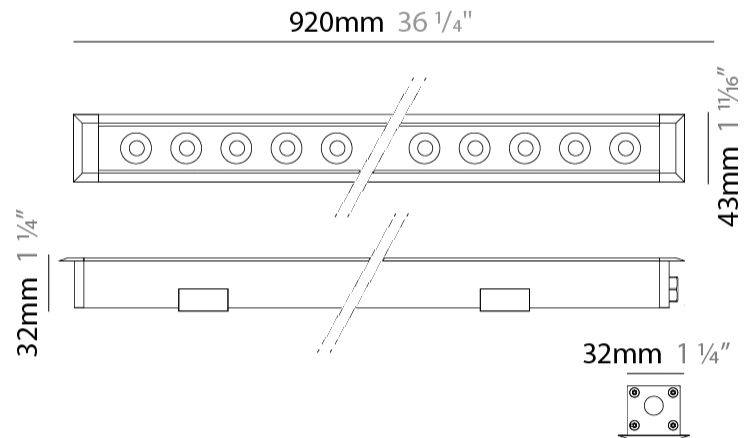

PROJECT
TYPE
SPECIFIER
QUANTITY
DATE

MINI CORNICHE RECESSED

E91640- _____ - _____
base number   Finish   Lens
                         Options   Options

1. To build a product code in our configurator select the specify button on the base model # product page
2. To build a manual product code on this datasheet choose from the options listed below in blue font and add the suffix to the base model #

GENERAL

Series: Mini Corniche
Brand: Platek
Division: Exterior
Mounting Type: Recessed
Mounting Location: In-Ground
Subcategory: Walk Over

PHYSICAL

Shape: Rectangle
Length (mm): 920
Length (in): 36 1/4
Width (mm): 43
Width (in): 1 5/8
Height (mm): 32
Diffuser: Tempered Glass - 5mm / 3/16" thick
Gasket: Gore-Tex valve to prevent condensation inside the fitting.
Fixture Finish: [BLK](#) / [WHI](#) / [GRY](#) / [COR](#) / [ANT](#) / [BRZ](#)
Fixture Material: Extruded Aluminum

ELECTRICAL

Lamp Type: LED
Total Output Wattage (W): 35
Dimming: [Bluetooth technology](#) or [DMX](#)
Control Gear: [DMX](#)
Driver Included: No
Driver Location: Remote
Driver Type: [Constant Current - Universal](#)
Driver Class: [Class 2](#)
Input Voltage (V): [120 - 277](#)
Constant Current (MA): [500](#)

LED

Number of LEDs: 24
Color Temperature (°K): [RGBW](#)
CRI: [>80 CRI](#)
Lamp Life (hrs): [60000](#)
Special LEDs offerings: [RGBW](#)

OPTICAL

Optic°: [28](#) / [47](#) / [ELL](#)

RATINGS AND CERTIFICATIONS

Certified By: Certified for North American Standards
IP rating: [IP65](#)
IK Rating: [IK07](#)
Bug Rating: [B1 U0 G0](#)